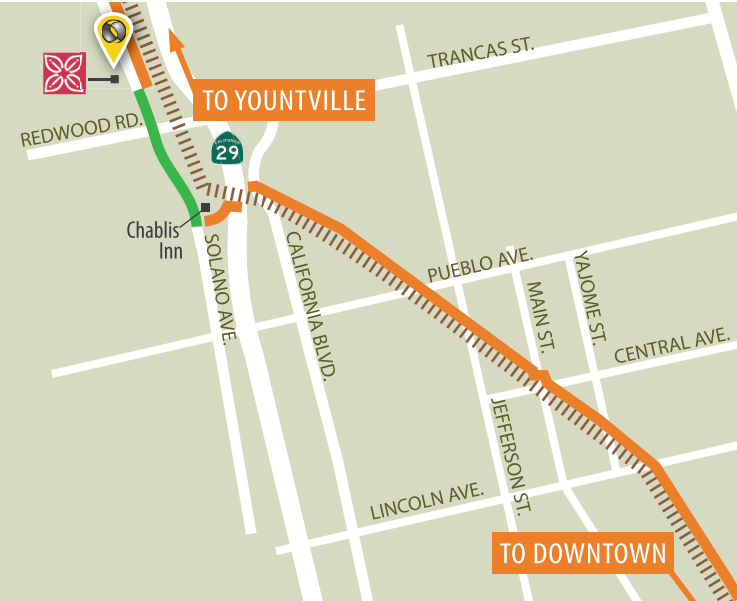

NAPA VALLEY VINE TRAIL

North to Yountville

Distance & Time

6.1 mi along the **Vine Trail** from Hilton Garden Inn to Yountville (12.4 mi roundtrip); ~40 min each way (at 10mph).

Napa Valley Vine Trail Etiquette

Roadside Assistance: Napa Red Cab: 707.947.3001
707.257.3222
Request a taxi with a bike rack!

NAPA VALLEY VINE TRAIL

South to Oxbow & Downtown

Distance & Time

2.6 miles from Hilton Garden Inn to Oxbow Market (5 miles roundtrip); estimate 20 min each way .

Up to 11 miles (roundtrip) possible via **Kennedy Park extension:** Ride along Soscol Ave. (bike lane) south of Vallejo St. Enter **Vine Trail** at SW corner of 3rd & Soscol.